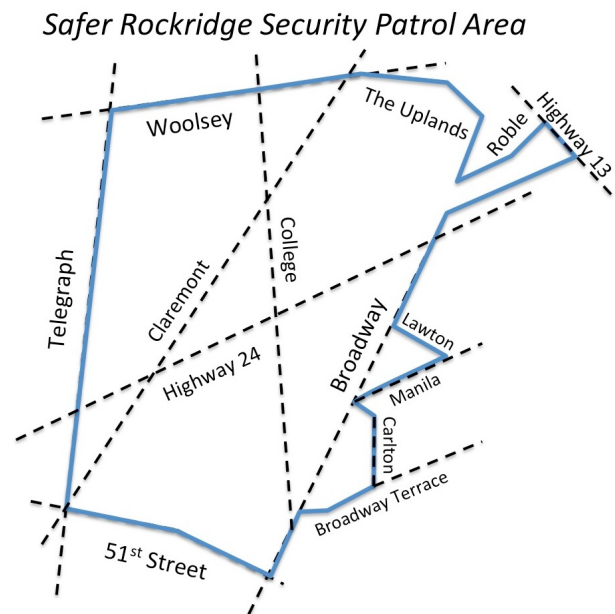

SUPPORT THE ROCKRIDGE PATROLS

The trial period of unarmed Rockridge security patrols has already helped make our streets safer. We now need immediate help to keep the momentum going. Please contribute any amount you can TODAY so we can maintain the patrols through April and beyond.

In order to hire 2 unarmed patrols working 7 days a week, 12 hours a day, we need 630 Rockridge households to contribute $30/month (though we will gladly accept whatever you'd be willing to contribute). We are over 40% of the way there -- currently we have enough funding for 2 patrols working 5 hours a day.

The patrol services are available to all, regardless of the contribution amount. They will

1. patrol neighborhood streets and public spaces to deter criminal activity
2. be a resource to residents and guests who may have immediate security concerns, and
3. provide Oakland Police with documentation of observations that can help them in their duties of law enforcement in Rockridge.

**Please make a contribution TODAY at SaferRockridge.org.
Help keep our streets safe!**

Questions/Comments: email SaferRockridge@gmail.com.
We value all community input.

www.SaferRockridge.org